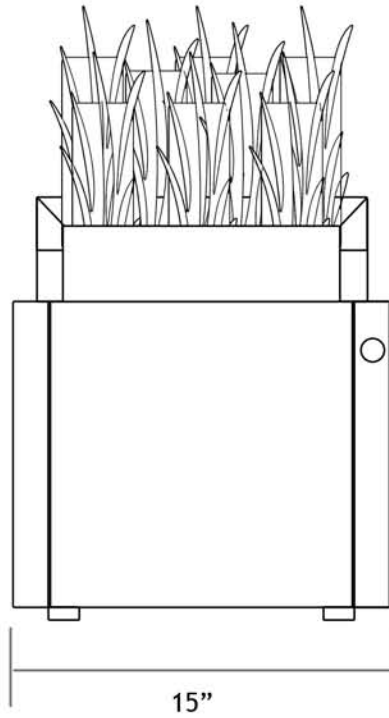

REPLACEMENT ITEMS

- * Additional polishing brushes (order by color code)

CAMPUS PRODUCTS INC. www.cpishine.com (866) 912-3469

SPECIFICATIONS

Amps	13
Watts	1500
Dimensions (WxDxH)	15x18x24
Volts	110/60hz
Shipping Weight	60 lbs.