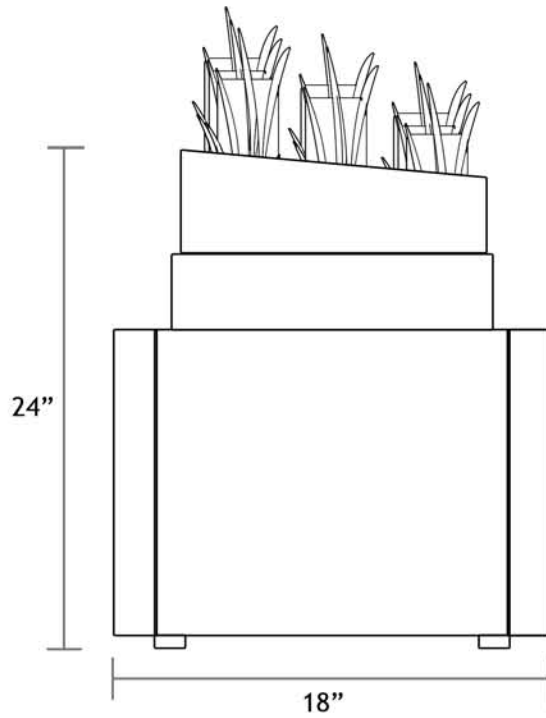

REPLACEMENT ITEMS

- * Additional polishing brushes (order by color code)

CAMPUS PRODUCTS INC. www.cpishine.com (866) 912-3469

SPECIFICATIONS

Amps	13
Watts	1500
Dimensions (WxDxH)	15x18x24
Volts	110/60hz
Shipping Weight	60 lbs.